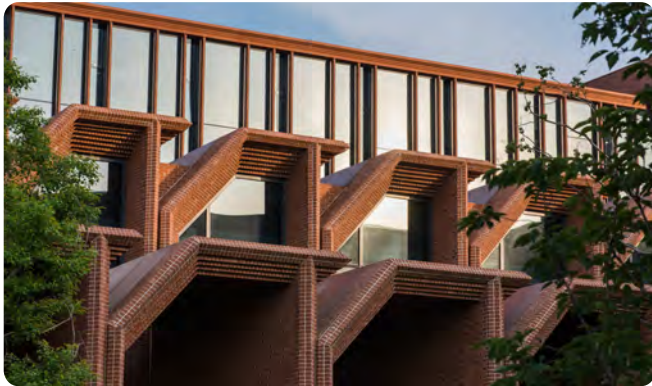

International

Zhang Jian Entrepreneur College

Nantong, Jiangsu, China

Architect: ARTS Group Co., Ltd

Mason: Nantong Sijian Group Co., Ltd.